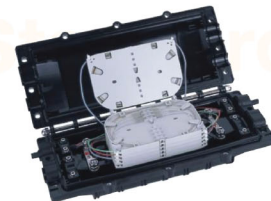

UF-304XA
FOSC, Horizontal Type