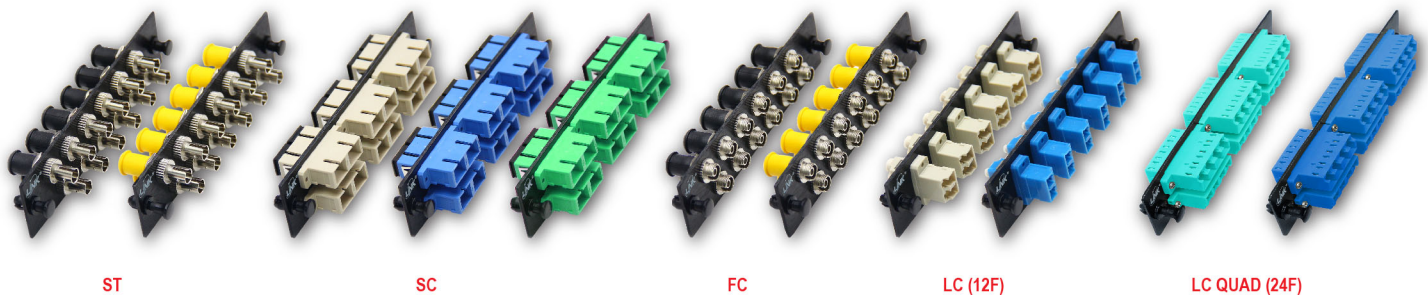

12 & 24 FIBER ADAPTER SNAP PLATE

Part Number	Description	Type	Housing	Housing Color	Dust cap
UF-2244	12 ST ADAPTER SNAP PLATE	MM	Nickel Plated Brass	Metalic	PVC
UF-2244SM	12 ST ADAPTER SNAP PLATE	SM	Nickel Plated Brass	Metalic	PVC
UF-2266	6 SC DUPLEX ADAPTER SNAP PLATE	MM	PBT,UL94V-0	Ivory	PP
UF-2266SM	6 SC DUPLEX ADAPTER SNAP PLATE	SM	PBT,UL94V-0	Blue	PP
UF-2266SM/APC	6 SC DUPLEX ADAPTER SNAP PLATE	SM	PBT,UL94V-0	Green	PP
UF-2288	12 FC ADAPTER SNAP PLATE MM	MM	Nickel Plated Brass	Metalic	PVC
UF-2288SM	12 FC ADAPTER SNAP PLATE SM	SM	Nickel Plated Brass	Metalic	PVC
UF-2222	6 LC DUPLEX ADAPTER SNAP PLATE	MM	PC,UL94V-0	Ivory	PVC
UF-2222SM	6 LC DUPLEX ADAPTER SNAP PLATE	SM	PC,UL94V-0	Blue	PVC
UF-2222Q	6 LC QUAD ADAPTER SNAP PLATE	MM	PC,UL94V-0	Ivory	PVC
UF-2222QSM	6 LC QUAD ADAPTER SNAP PLATE	SM	PC,UL94V-0	Blue	PVC