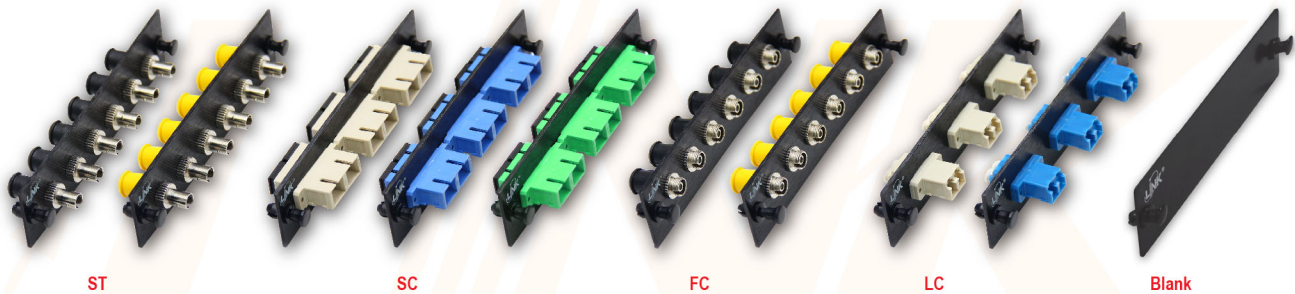

FIBER OPTIC ADAPTER SNAP PLATE

DESCRIPTION / APPLICATION

- LINK adapter snap plates designed for convenient use with LINK Fiber Optic Distribution Unit (FDU), rack mount drawer and wall mount enclosures. LINK adapter snap plate wide variety of singlemode and multimode. Meets standard ANSI/TIA-568.3-D and ISO/IEC 11801:2017. RoHS Compliant

FEATURES / MATERIAL

- Work with all LINK FDU, Rack Mount, Wall Mount
- Snap plate made of Aluminum Black Anodized, lightweight and very durability
- Provides 6 and 12 fiber ports for ST, SC, FC, LC, MT-RJ, E2000 and blank adapters.
- Low insertion loss and high return loss
- Good in repeatability and reconnect ability
- Loaded with adapter and included dust cap
- Adapter type female to female and number per each port.
- Provide nylon rivet (snap on) access easy to install and update.

PERFORMANCE

		MULTIMODE	SINGLEMODE
Insertion Loss	Typ.	≤ 0.15 dB	≤ 0.15 dB
	Max.	≤ 0.30 dB	≤ 0.30 dB
Durability		500 cycles	500 cycles
Alignment Sleeve		Phosphor Bronze	Zirconia, ceramic
Operating Temperature		-40°C to 85°C	-40°C to 85°C
Storage Temperature		-40°C to 85°C	-40°C to 85°C

6 FIBER ADAPTER SNAP PLATE

Part Number	Description	Type	Housing	Housing Color	Dust cap
UF-2144	6 ST ADAPTER SNAP PLATE	MM	Nickel Plated Brass	Metalic	PVC
UF-2144SM	6 ST ADAPTER SNAP PLATE	SM	Nickel Plated Brass	Metalic	PVC
UF-2166	3 SC DUPLEX ADAPTER SNAP PLATE	MM	PBT,UL94V-0	Ivory	PP
UF-2166SM	3 SC DUPLEX ADAPTER SNAP PLATE	SM	PBT,UL94V-0	Blue	PP
UF-2166SM/APC	3 SC DUPLEX ADAPTER SNAP PLATE	SM	PBT,UL94V-0	Green	PP
UF-2188	6 FC ADAPTER SNAP PLATE	MM	Nickel Plated Brass	Metalic	PVC
UF-2188SM	6 FC ADAPTER SNAP PLATE	SM	Nickel Plated Brass	Metalic	PVC
UF-2122	3 LC DUPLEX ADAPTER SNAP PLATE	MM	PC,UL94V-0	Ivory	PVC
UF-2122SM	3 LC DUPLEX ADAPTER SNAP PLATE	SM	PC,UL94V-0	Blue	PVC
UF-2200	BLANK ADAPTER SNAP PLATE	-	-	Black	-